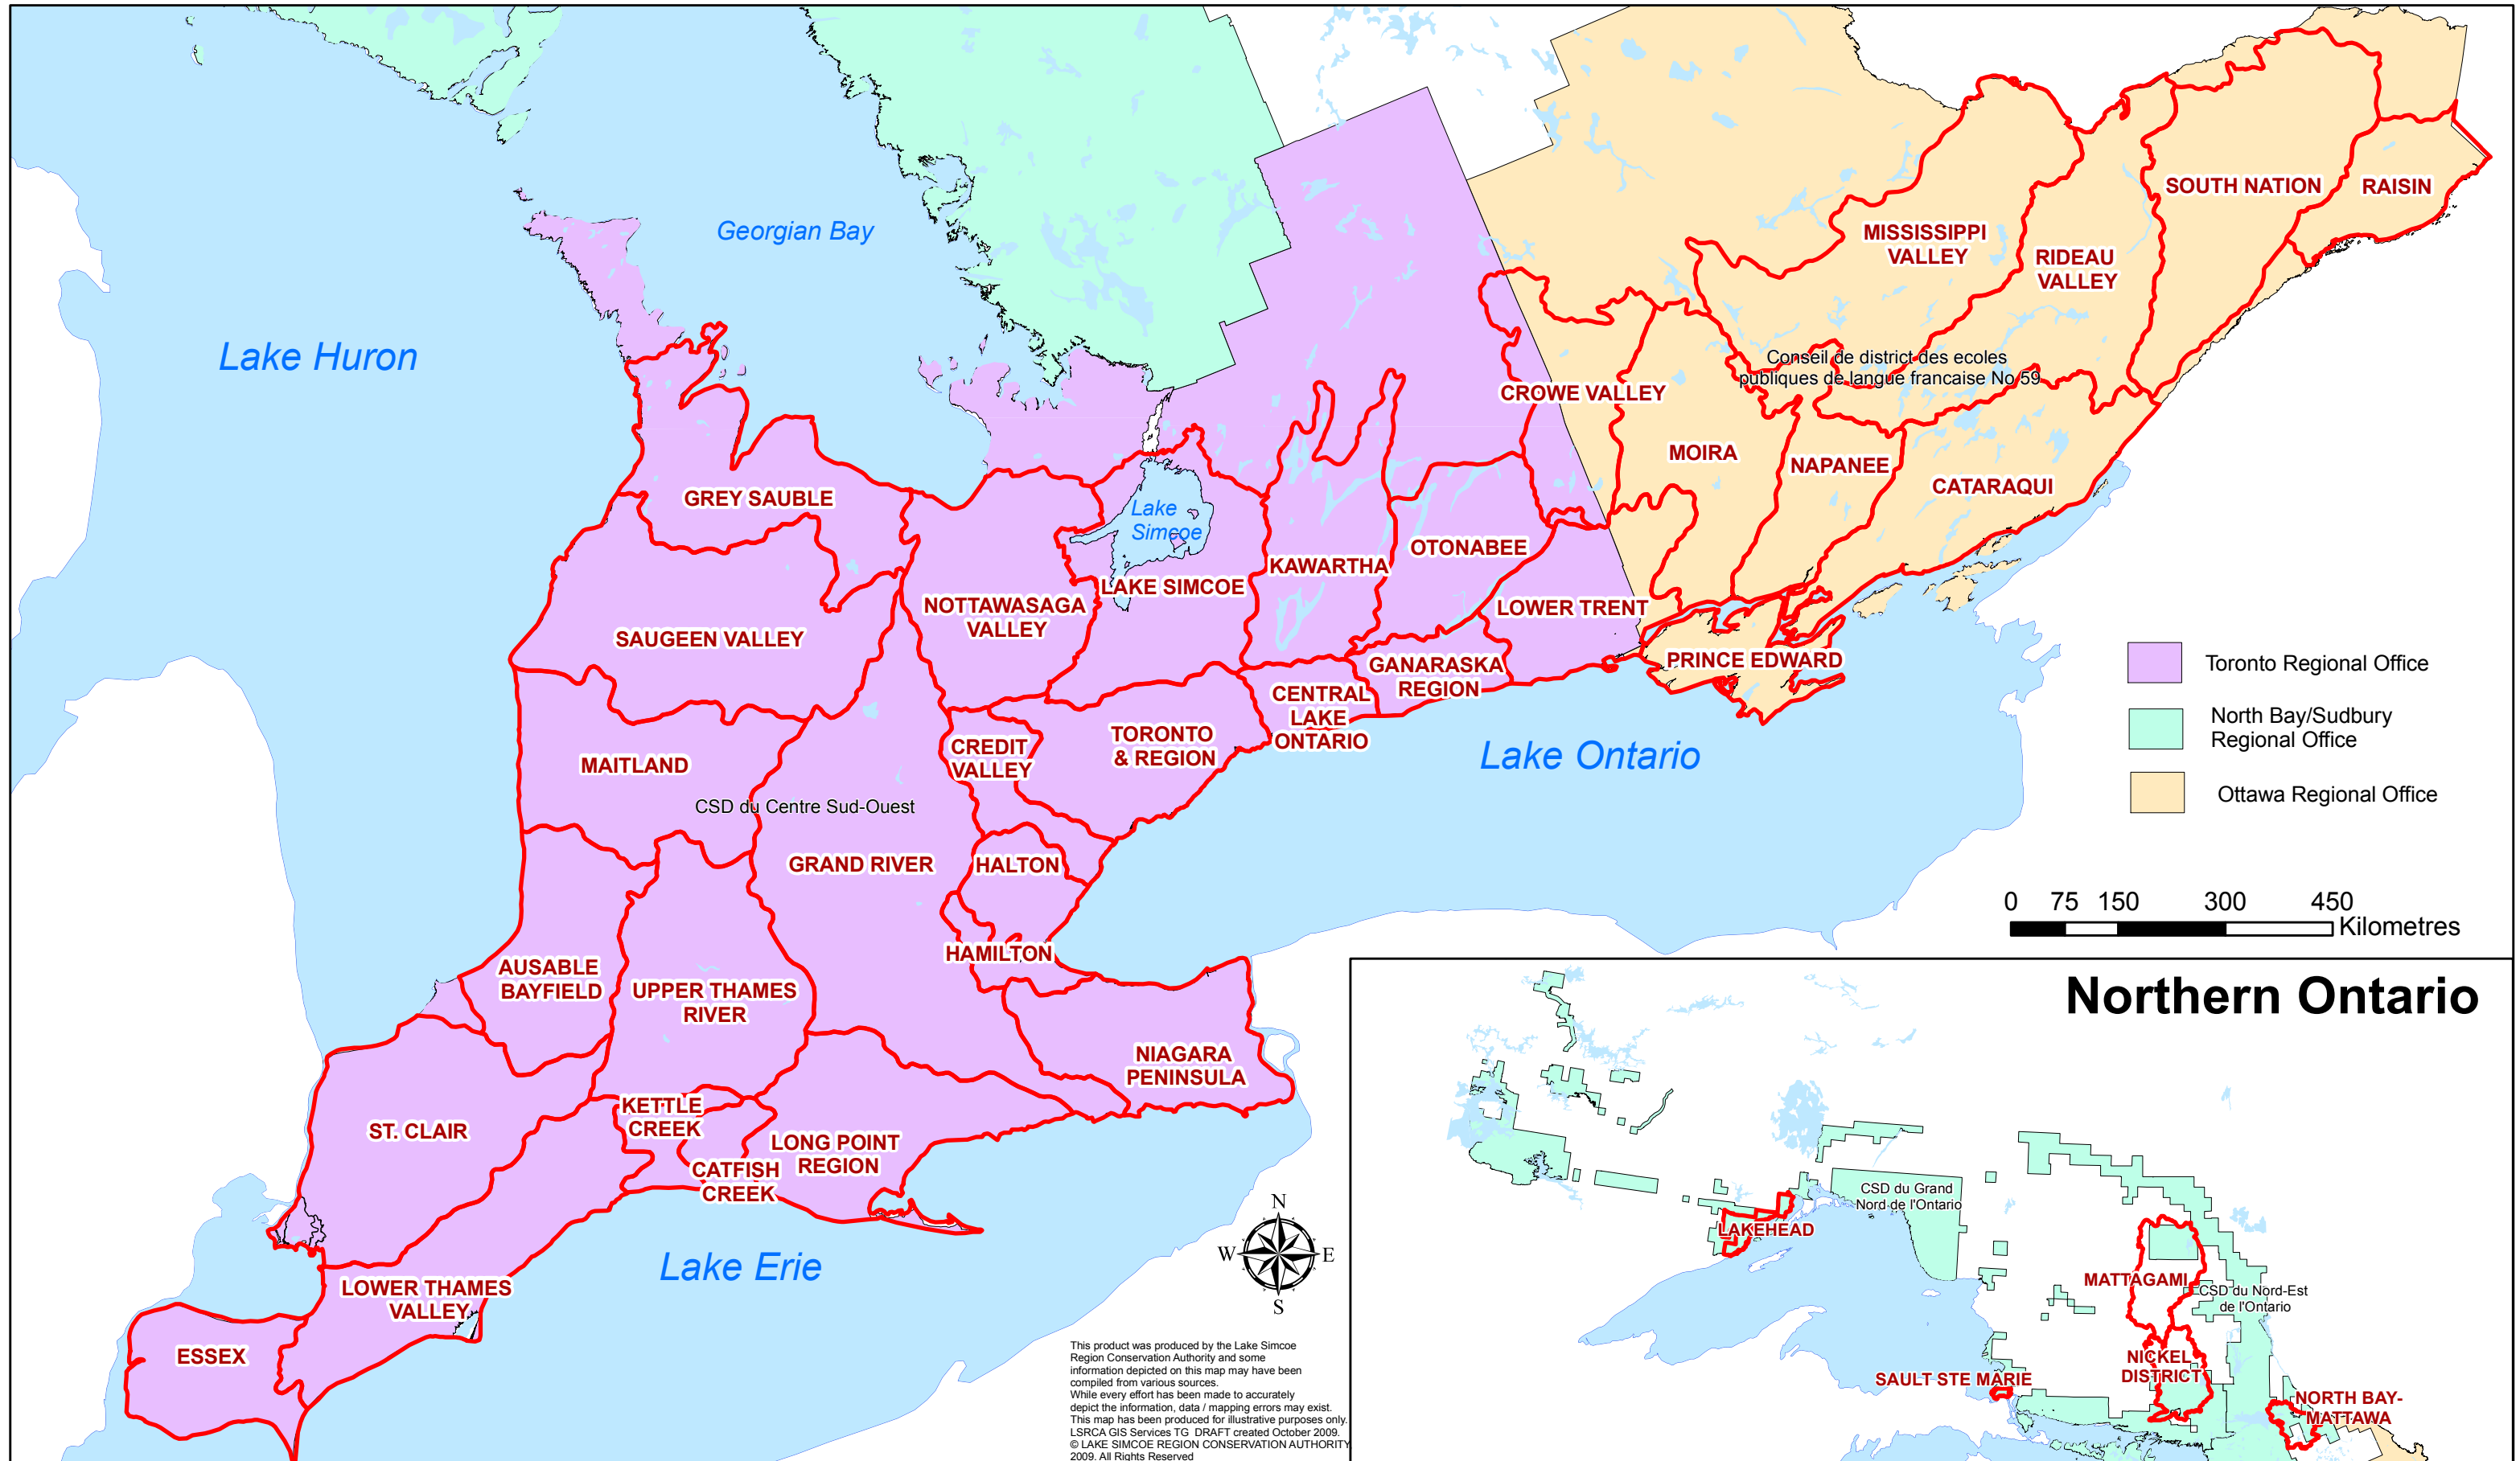

Conservation Authorities and the French Public District School Board of Ontario